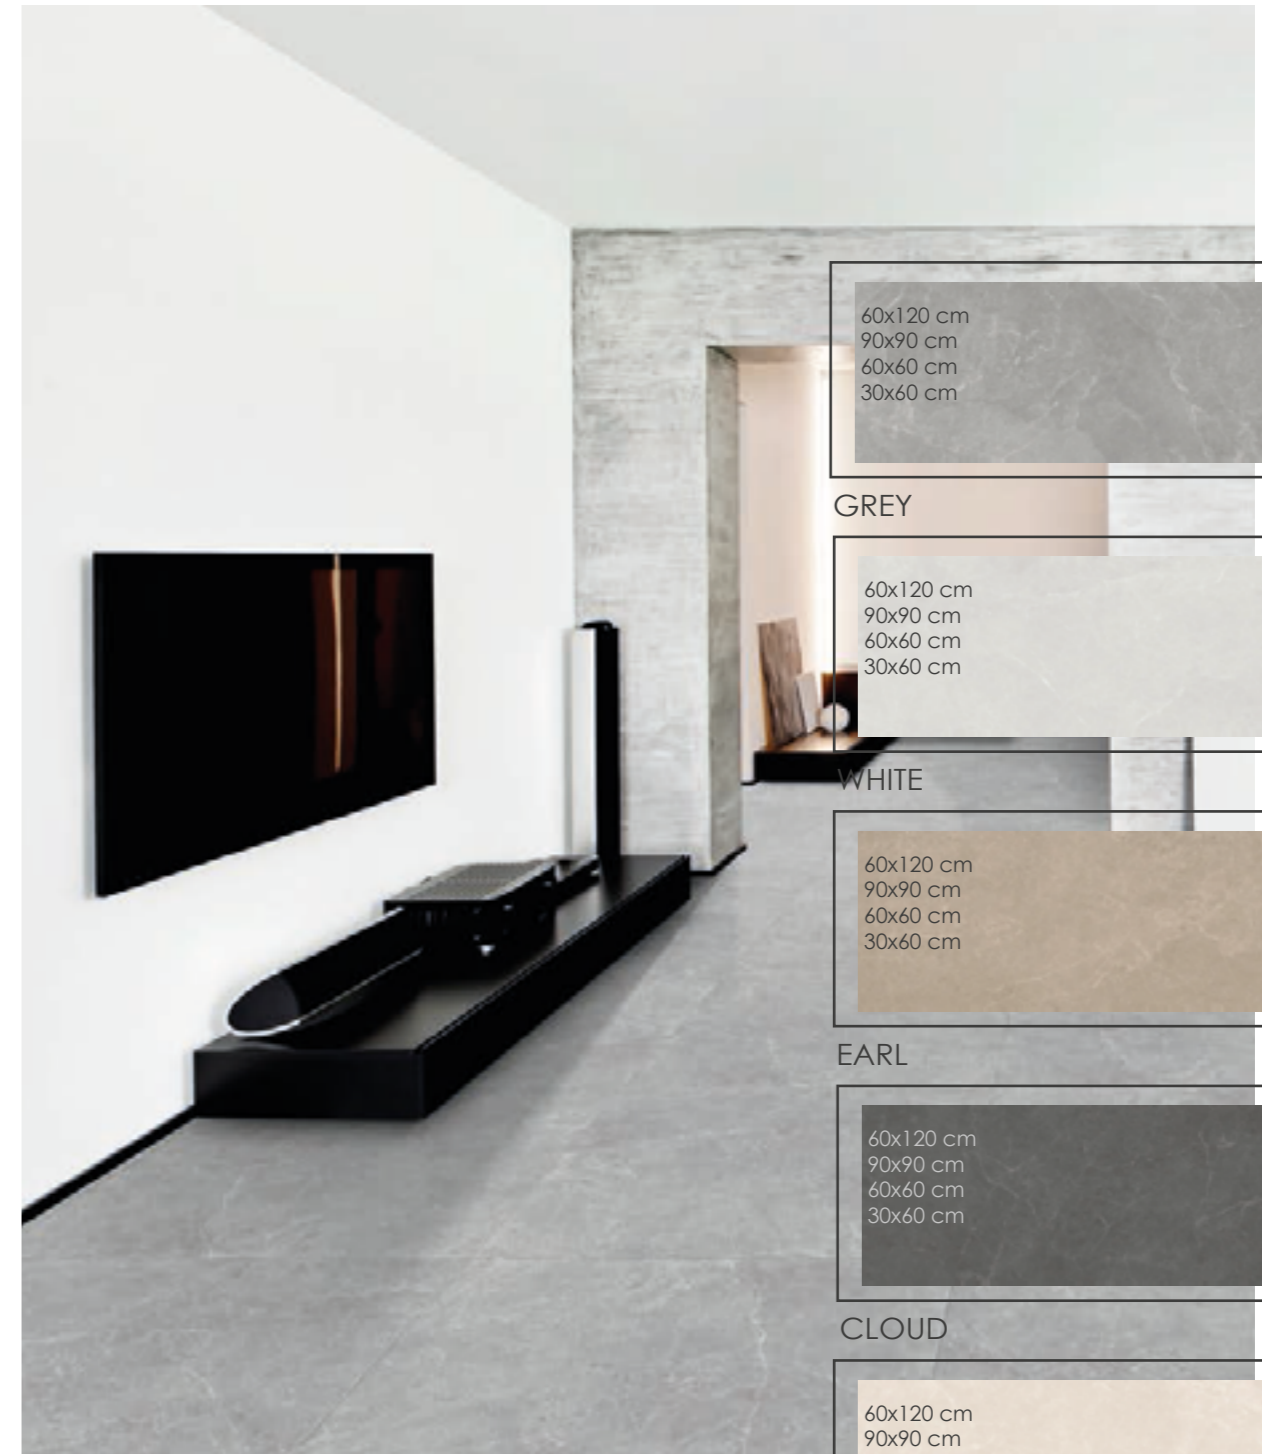

SISMIC

WALL | FLOOR TILES

GREY